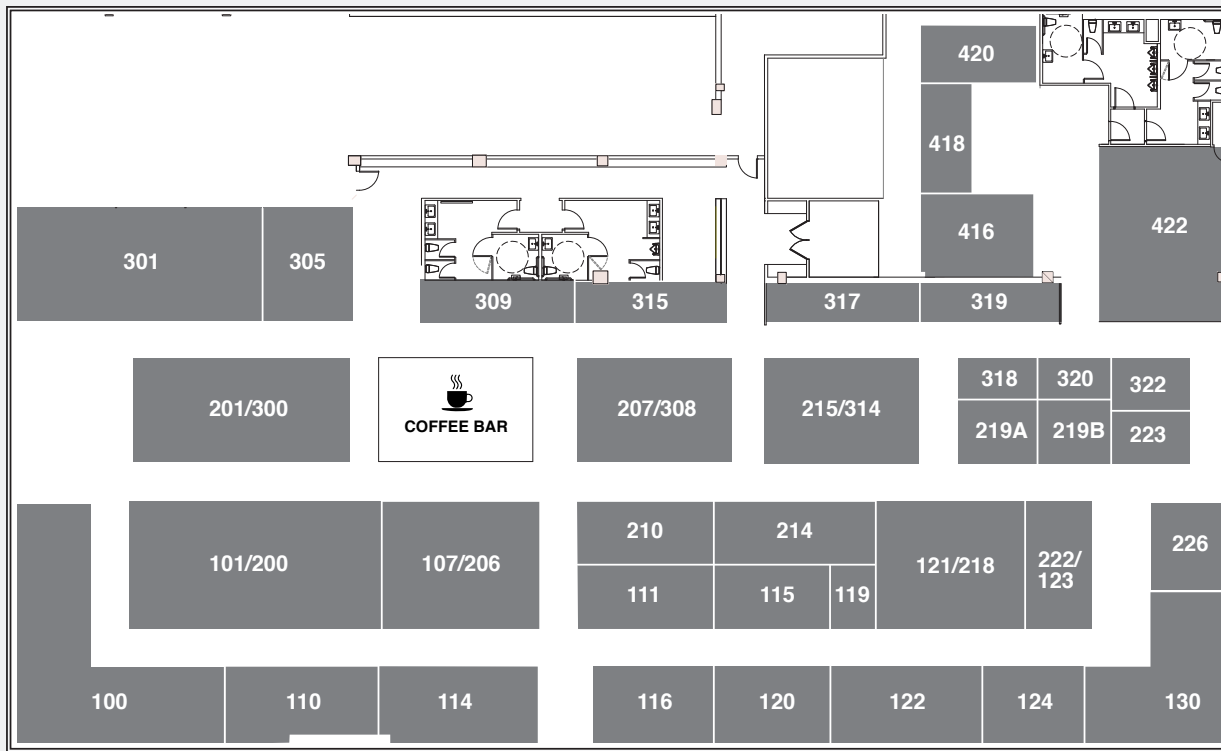

PALM BEACH

ART, ANTIQUE & DESIGN SHOWROOM

Villa del Arte Galleries.....	201/300/111
Carol Schwartz Gallery	219B
Smith Davidson Gallery	107/206
The Gallery at Four India	210
David David Fine Art.....	130
Fernandez	322
Shand Gallery.....	317
Jacques Antiques.....	121/218
Nicolo Melissa Antiques	207/308
Gem Art Holdings.....	215/314
Elemental Fine Natural Art	116
Butchoff Antiques	422
The M Collection.....	122
Cristina Ghite.....	119
Murray Galleries	214
2021 Fine Art.....	226/313
Lassiter Fine Art.....	120/115
Elke's Antiques	223
Steidel Contemporary.....	305
Paul Fisher Gallery	AA
Byrns & Sander.....	110
Metal by David DeSantis.....	114
Provident Fine Art	301
Spencer Weisz Galleries, LTD	319
Cynthia McCallister Fine Art.....	318
Artscapes by Renee.....	320
Art and Art Gallery	123/222
Ellen Liman Fine Art.....	124
Sandra Neustadter Fine Art.....	219A

PALM BEACH ART, ANTIQUE & DESIGN SHOWROOM

500 North Dixie Highway • Lake Worth, FL 33460